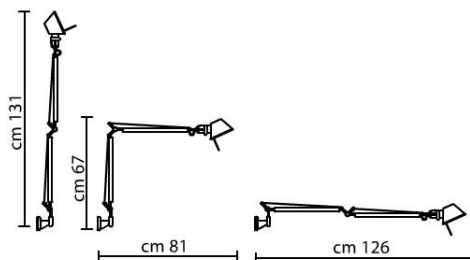

Tolomeo Parete A 00 10 00

Giancarlo Fassina and Michele De Lucchi

Product Info

Code	A 00 10 00
Lamp category	Incandescent lamps
Lamps	1 x A60 100w E27

Accessories

A 02 51 00	Wall support
A 00 40 30	Table base ø cm 23
A 00 42 00	Desk fixed support
A 00 41 00	Clamp
A 01 28 20	
A 01 40 00	Flowing support
A 01 28 10	Wheels for base earth (5pz)
A 00 40 30	Table base ø cm 23
A 00 42 00	Desk fixed support
A 00 41 00	Clamp
A 01 28 20	
A 01 40 00	Flowing support
A 01 28 10	Wheels for base earth (5pz)
A 00 40 30	Table base ø cm 23
A 00 42 00	Desk fixed support
A 00 41 00	Clamp
A 01 28 20	
A 01 40 00	Flowing support
A 01 28 10	Wheels for base earth (5pz)
A 01 30 00	Small table

Characteristics

Technical description	Body incandescent lamp: aluminum
Product typology	Ceiling/Wall luminaires or Table luminaires or Floor luminaires
Mounting location	Table top or Floor surface or Wall bracket
Colour	Aluminium
Material	Polished aluminium
Environment	Indoor
Optical	
Light emission	Direct adjustable
Diffuser finish material	Matt anodised aluminium
Dimensions	
Length (mm)	1310
Electrical	
Emergency Availability	Without
Nominal voltage (V)	230V

Certifications