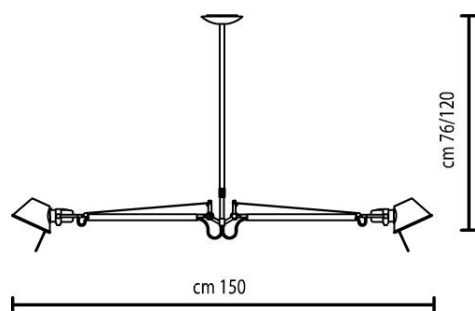

Tolomeo Sospensione 2 Bracci alluminio Tolomeo A

Disegnata da Giulio Fineman e Michele De Lucchi

03 64 00

Product Info

Code	Tolomeo A 03 64 00
Lamp category	Incandescent lamps
Lamps	2 x A60 100w E27

Characteristics

Product name	Tolomeo
Technical description	Tolomeo Sospensione 2 Bracci alluminio
Product typology	Suspension luminaires
Mounting location	Ceiling pendant
Colour	Aluminium
Material	Polished aluminium
Environment	Indoor

Optical

Light emission	Direct adjustable
Diffuser finish material	Anodised white aluminium

Dimensions

Width (mm)	1500
Height (mm)	1200

Electrical

Emergency Availability	Without
Nominal voltage (V)	230V

Certifications