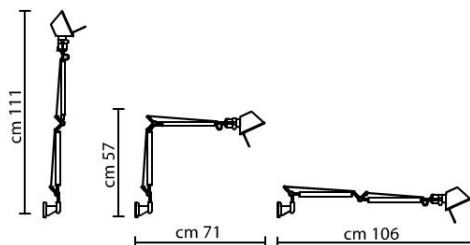

Tolomeo Parete Mini A 00 59 10

Giancarlo Fassina and Michele De Lucchi

Product Info

Code	A 00 59 10
Lamp category	Incandescent lamps
Lamps	1 x A60 100w E27

Accessories

A 02 51 00	Wall support
A 00 86 00	Table base ø cm 20
A 00 86 10	Table base ø cm 20
A 00 42 00	Desk fixed support
A 00 86 00	Table base ø cm 20
A 00 86 10	Table base ø cm 20
A 00 42 00	Desk fixed support
A 00 41 00	Clamp

Characteristics

Technical description	Body incandescent lamp: aluminum
Product typology	Ceiling/Wall luminaires or Table luminaires
Mounting location	Table top or Wall bracket
Colour	Aluminium
Material	Polished aluminium
Environment	Indoor
Optical	
Light emission	Direct adjustable
Diffuser finish material	Matt anodised aluminium
Dimensions	
Length (mm)	1110
Electrical	
Emergency Availability	Without
Nominal voltage (V)	230V