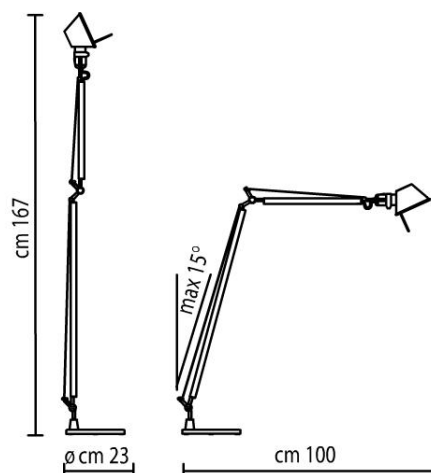

Tolomeo Lettura A 01 39 00

Giancarlo Fassina and Michele De Lucchi

Product Info

Code	A 01 39 00
Lamp category	Incandescent lamps
Lamps	1 x A60 100w E27

Accessories

A 01 49 00	Base
------------	------

Characteristics

Technical description	Body incandescent lamp: aluminum
Product typology	Floor luminaires
Mounting location	Floor surface
Colour	Aluminium
Material	Anodized aluminium and Polished aluminium
Environment	Indoor

Optical

Light emission	Direct adjustable
----------------	-------------------

Dimensions

Diameter (mm)	230
Width (mm)	960
Height (mm)	1670

Electrical

Emergency Availability	Without
Nominal voltage (V)	230V