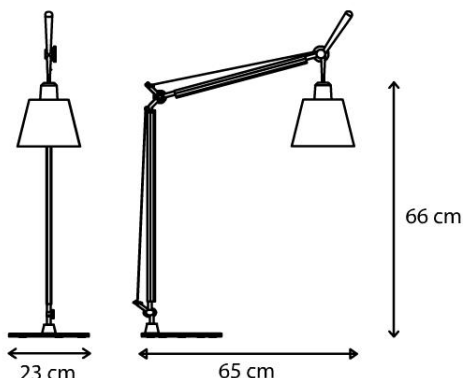

Tolomeo Basculante Tavolo Tolomeo 0947 010A

Giancarlo Fassina and Michele De Lucchi

Product Info

Code Tolomeo 0947 010A
Incandescent lamps | Halogen lamps with mains voltage
Lamps 1 x A60 60w E27 Or 1 x QT32 100w E27

Accessories

A 00 40 30 Table base ø cm 23
A 00 42 00 Desk fixed support
A 00 41 00 Clamp

Characteristics

Product name Tolomeo
Technical description Tolomeo Basculante Tavolo
Product typology Table luminaires
Mounting location Table top
Colour Polished aluminium / Ecrù
Material Polished aluminium and Parchment paper

Environment Indoor

Optical

Light emission Diffused and direct
Diffuser finish material Parchment paper diffuser

Dimensions

Diameter (mm) 180
Height (mm) 650

Electrical

Nominal voltage (V) 230V

Certifications