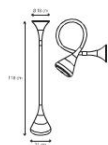

Pipe Wall/Ceiling 0674010A

Herzog and De Meuron

Product Info

Code	0674010A
Lamp category	Compact fluorescent lamps
Lamps	1 x TC-TEL 32w GX24q-3

Characteristics

Technical description Wall/ceiling lamp with flexible structure

Product typology Ceiling/Wall luminaires

Mounting location Wall surface or Ceiling surface

Colour Transparent

Material Steel

Environment Indoor

Optical

Light emission Direct dark light or Direct adjustable

Diffuser finish material Diffuser in polycarbonate

Reflector finish material Aluminium

Dimensions

Diameter (mm) 210

Height (mm) 1180

Electrical

Control gear availability Included

Control gear mounting Integrated

Control gear type Electronic