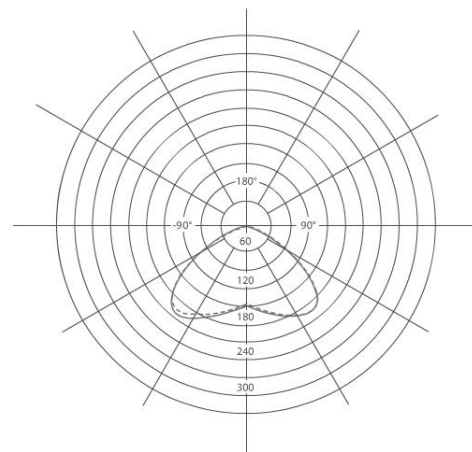

Accessories

A249500	Coloured filter. Only for 70W version
A249600	Anti-dazzle cap

Characteristics

Technical description	70W: painted grey anthracite
Product typology	Suspension luminaires
Mounting location	Ceiling pendant
Colour	Anthracite grey
Material	Aluminium
Environment	Indoor

Optical

Light emission	Direct / Indirect
----------------	-------------------

Dimensions

Diameter (mm)	550
Height (mm)	2200

Electrical

Control gear availability	Included
Control gear mounting	Integrated
Control gear type	Electronic
Emergency Availability	Without
Nominal voltage (V)	230V