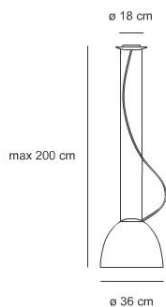

Nur mini Halo A244010

Ernesto Gismondi

Product Info

| | |
|---------------|---|
| Code | A244010 |
| Lamp category | Halogen lamps with mains voltage |
| Lamps | 3 x QT-DE12 100w R7s (RGB) + 1 x QT-DE12 100w R7s |

Accessories

Characteristics

| | |
|--------------------------|--|
| Technical description | Suspension lamp in painted anodised grey aluminium with halogen source |
| Product typology | Suspension luminaires |
| Mounting location | Ceiling pendant |
| Colour | Anodised aluminium grey |
| Material | Aluminium |
| Environment | Indoor |
| Notes | Lamp included, with remote control |
| Optical | |
| Light emission | Direct / Indirect |
| Diffuser finish material | Sanded glass |
| Dimensions | |
| Diameter (mm) | 360 |
| Height (mm) | 2000 |
| Electrical | |
| Emergency Availability | Without |
| Nominal voltage (V) | 230V |