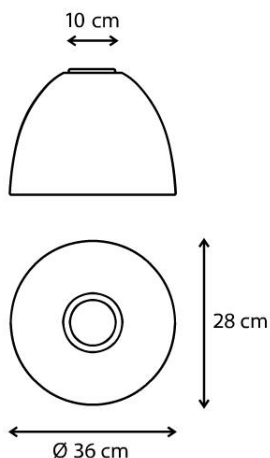

Nur Mini Fluo soffitto Nur A244300

Ernesto Gismondi

Product Info

Code	Nur A244300
Lamp category	Compact fluorescent lamps
Lamps	1 x QT32 250w E27

Characteristics

Product name	Nur
Technical description	Nur Mini Fluo soffitto anthracite grey
Product typology	Ceiling luminaires
Mounting location	Ceiling surface
Colour	Anthracite grey
Material	Aluminium
Environment	Indoor

Optical

Light emission	Direct diffused
Diffuser finish material	Thermoplastic

Dimensions

Diameter (mm)	360
Height (mm)	280

Electrical

Emergency Availability	Without
Nominal voltage (V)	230V

Certifications