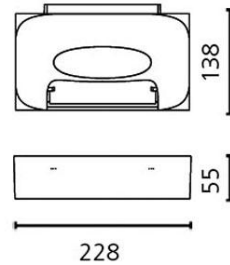

DIMENSIONS

LAMP

IP 20

ELECTRICAL

Voltage: 220V-240V