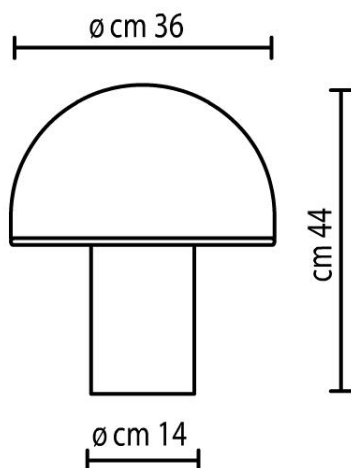

Onfale Tavolo 36 A 00 63 00

Luciano Vistosi

Product Info

Code	A 00 63 00
Lamp category	INC+INC
Lamps	1 x A60 100w E27 + 1 x D45 40w E14

Characteristics

Technical description	White
Product typology	Table luminaires
Mounting location	Table top
Colour	White
Material	Glass
Environment	Indoor

Optical

Light emission	Diffused
Diffuser finish material	White opal blown glass diffuser

Dimensions

Diameter (mm)	140
Height (mm)	440

Electrical

Emergency Availability	Without
Nominal voltage (V)	230V

Certifications