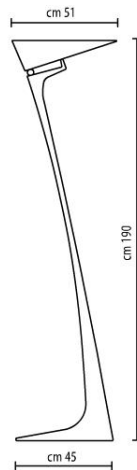

Montjuic A 01 44 00

Santiago Calatrava

Product Info

Code A 01 44 00
Lamp category Halogen lamps with mains voltage
Lamps 1 x QT-DE12 400w R7s

Characteristics

Technical description	Black
Product typology	Floor luminaires
Mounting location	Floor surface
Colour	Anthracite grey
Material	Foamed polyurethane
Environment	Indoor
Notes	With dimmer

Optical

Light emission	Indirect and diffused
Diffuser finish material	Methacrylate

Dimensions

Height (mm)	1900
-------------	------

Electrical

Emergency Availability	Without
Nominal voltage (V)	230V

Certifications