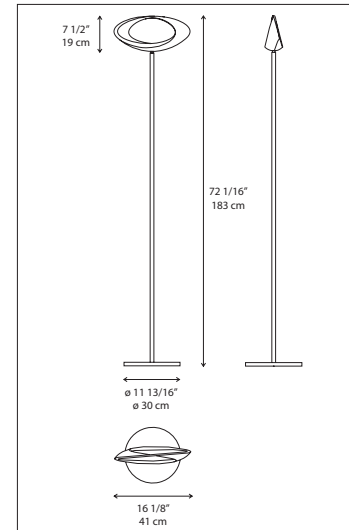

Cabildo floor

Eric Solé 2008

Floor standing luminaire for indirect and diffused halogen lighting.

- body structure in die-cast aluminum in painted white finish
- base and stem in steel in painted white finish
- specular aluminum reflector and lamp concealed in the inner curve of the structure
- lamp shielded by frosted glass guard
- sliding foot dimmer switch on cord